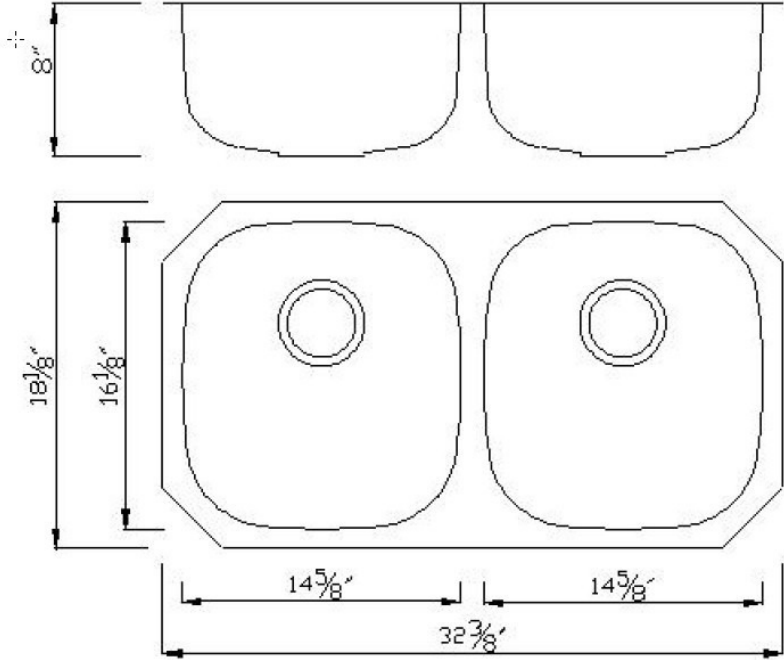

# Eclipse Stainless - 18 Gauge 304 stainless steel

402

403

403 is available in big bowl left only

No grates are available for either sink