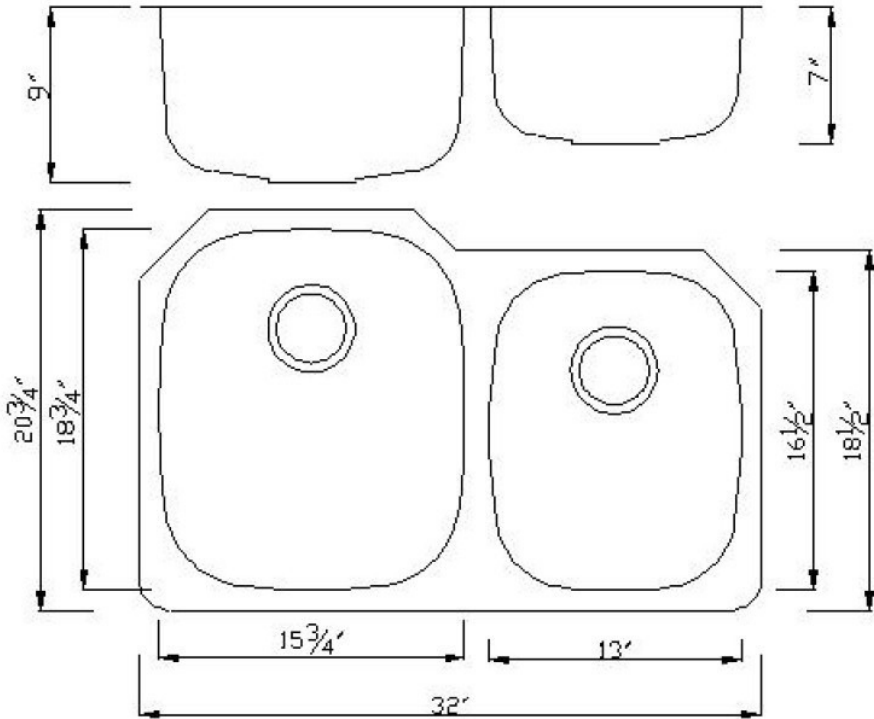

# Eclipse Stainless - 18 Gauge 304 stainless steel

402

403

403 is available in big bowl left only

No grates are available for either sink