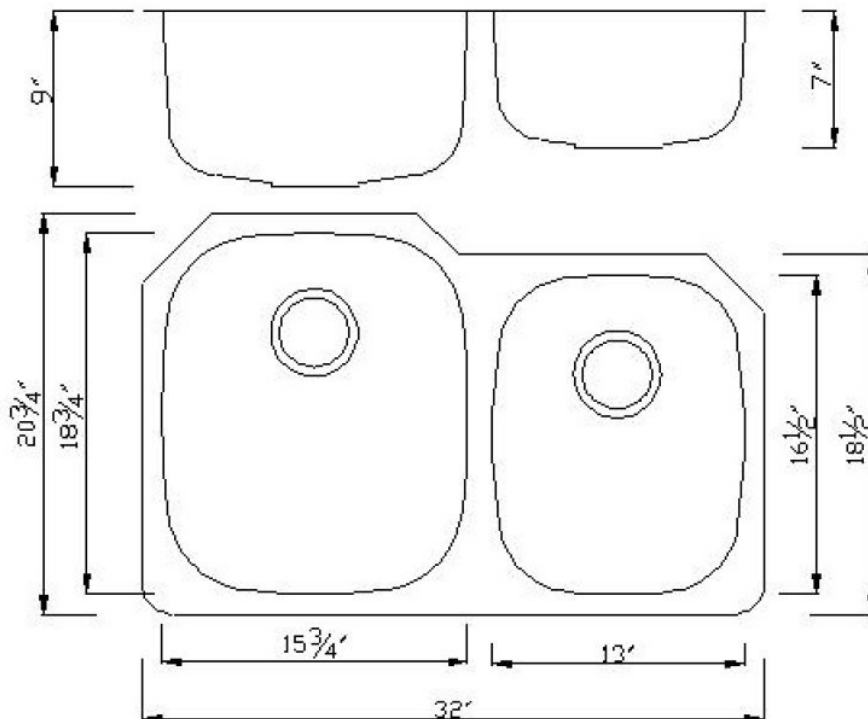

Eclipse Stainless - 18 Gauge 304 stainless steel

402

403

403 is available in big bowl left only

No grates are available for either sink

Contorno Surfaces, Inc
920 929 9288