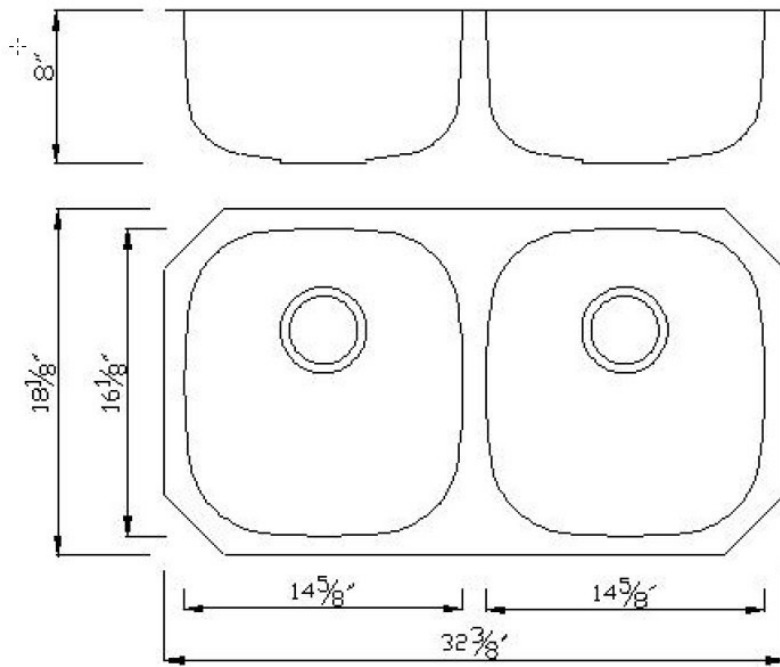

Eclipse Stainless - 18 Gauge 304 stainless steel

402

403

403 is available in big bowl left only

No grates are available for either sink

Contorno Surfaces, Inc
920 929 9288